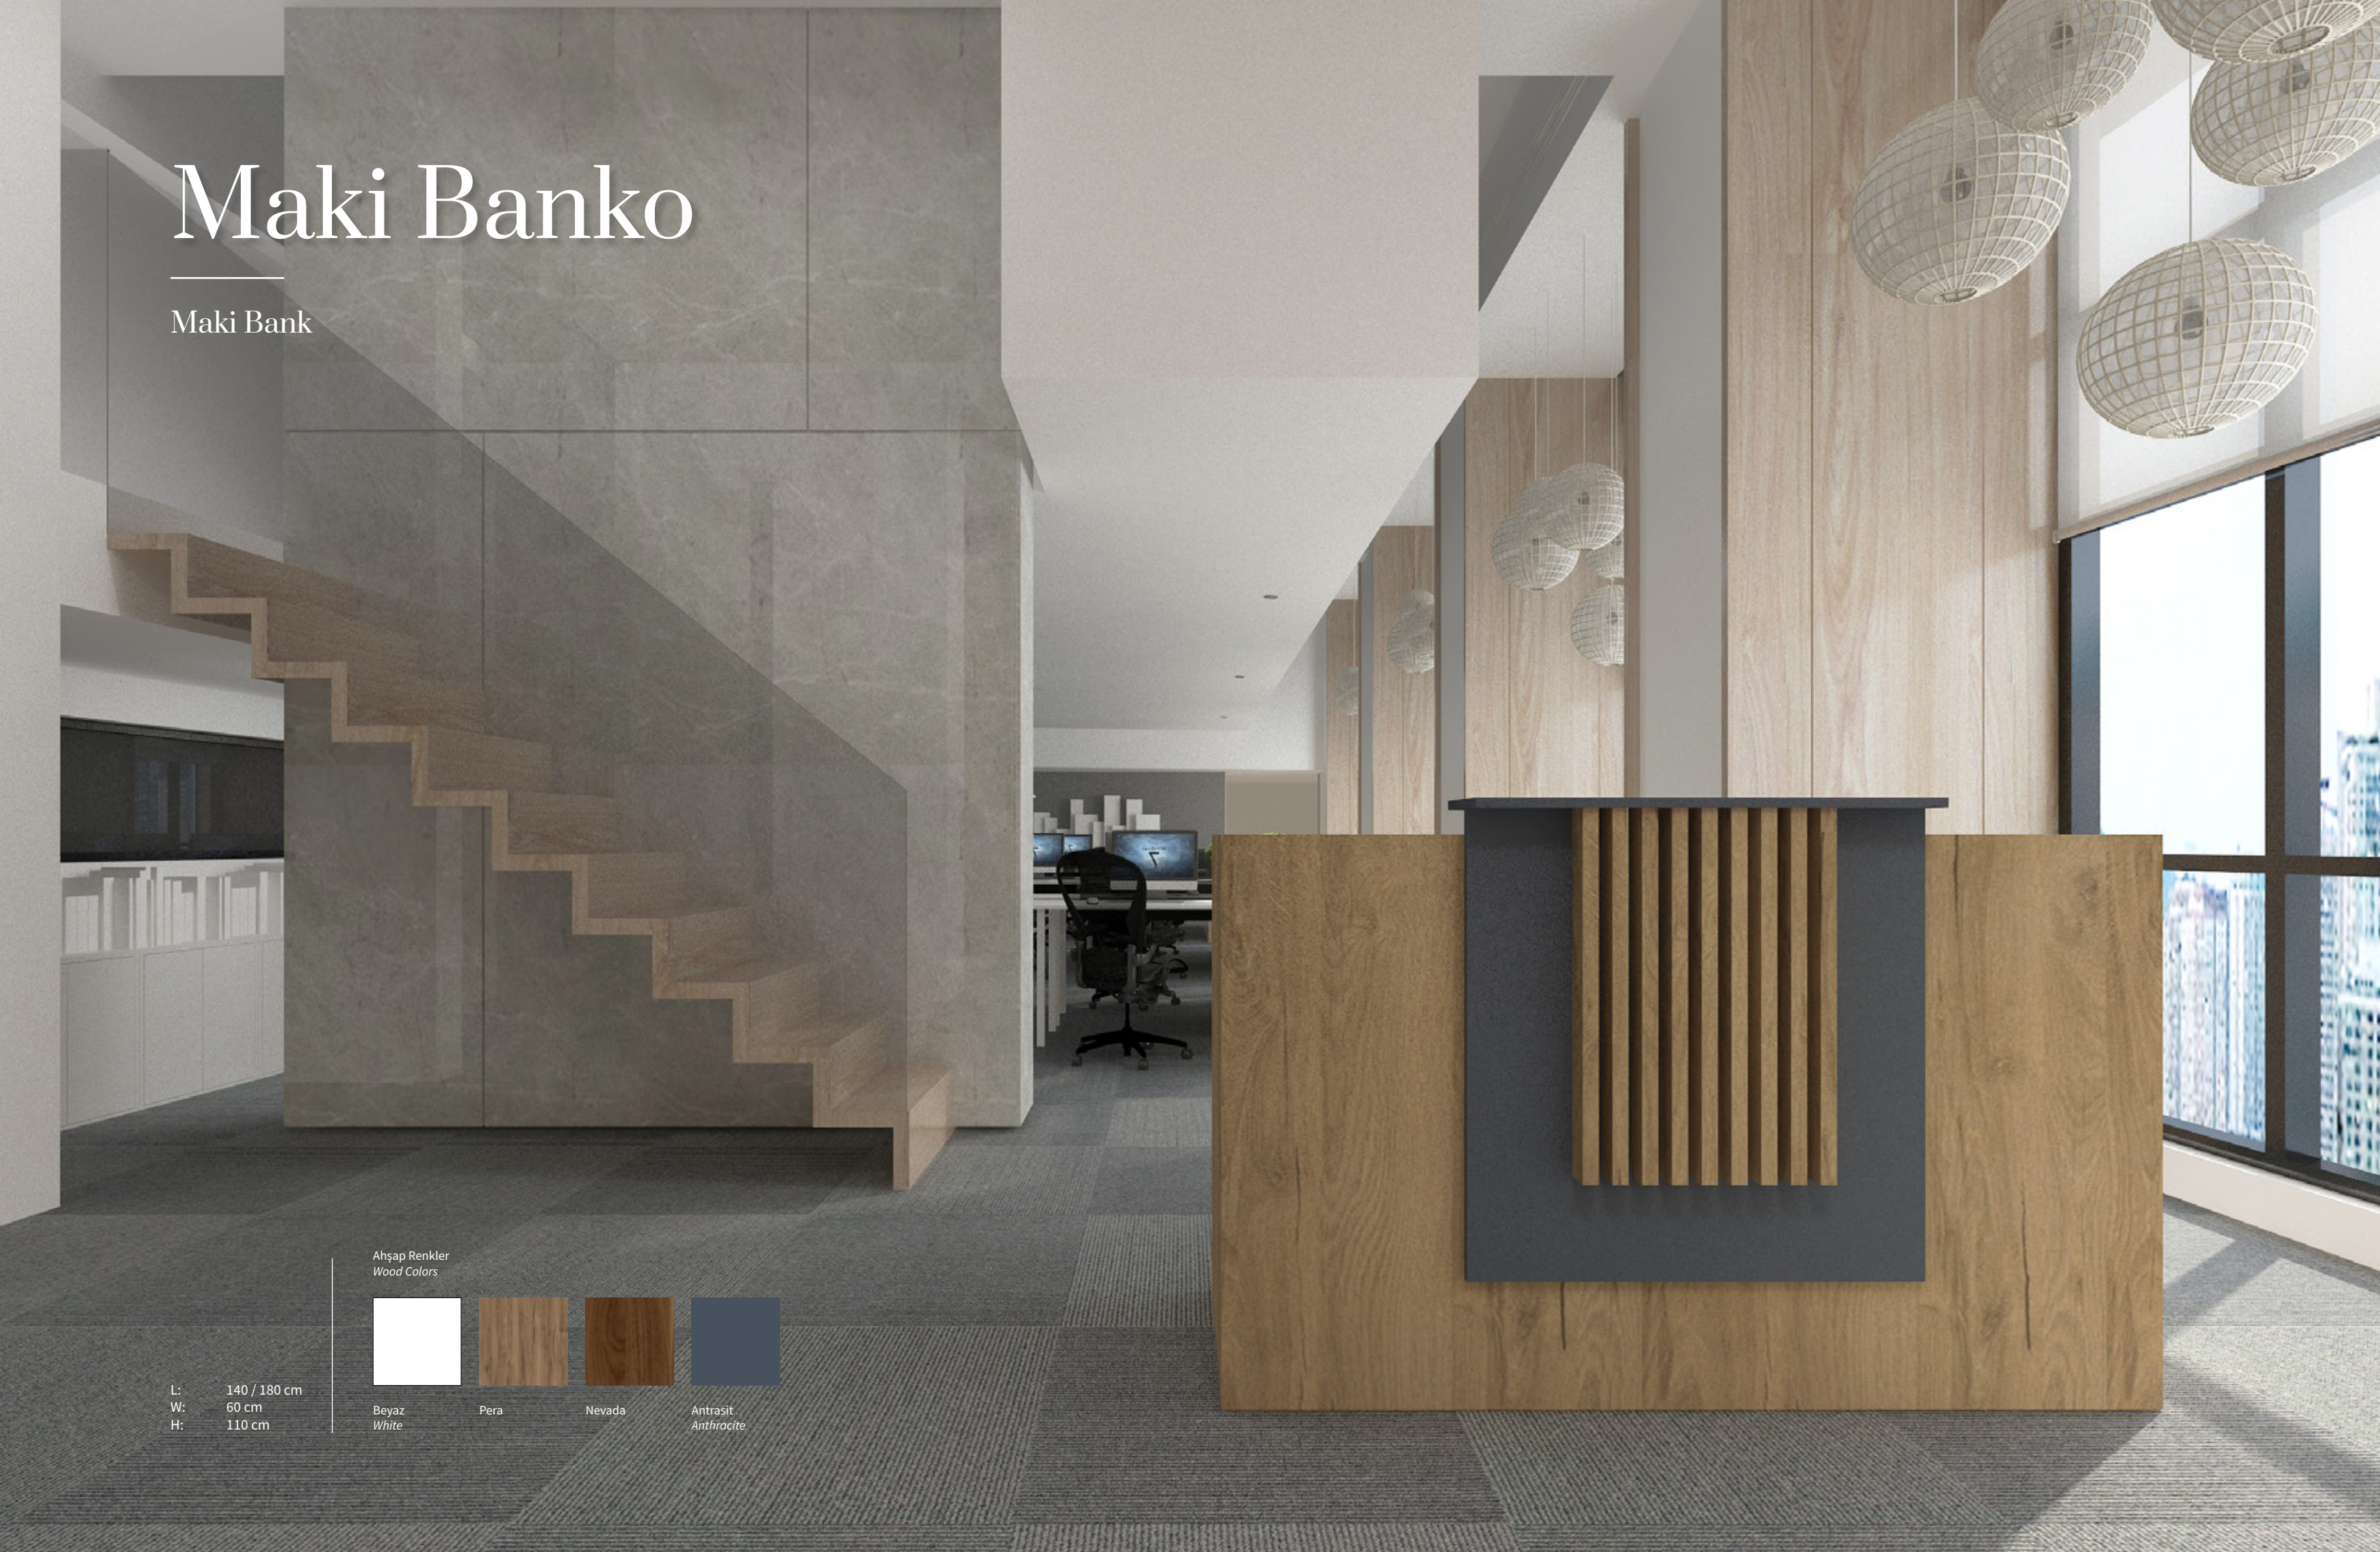

Maki Banko

Maki Bank

L: 140 / 180 cm
W: 60 cm
H: 110 cm

Ahşap Renkler
Wood Colors

Beyaz
White

Pera

Nevada

Antrasit
Anthracite