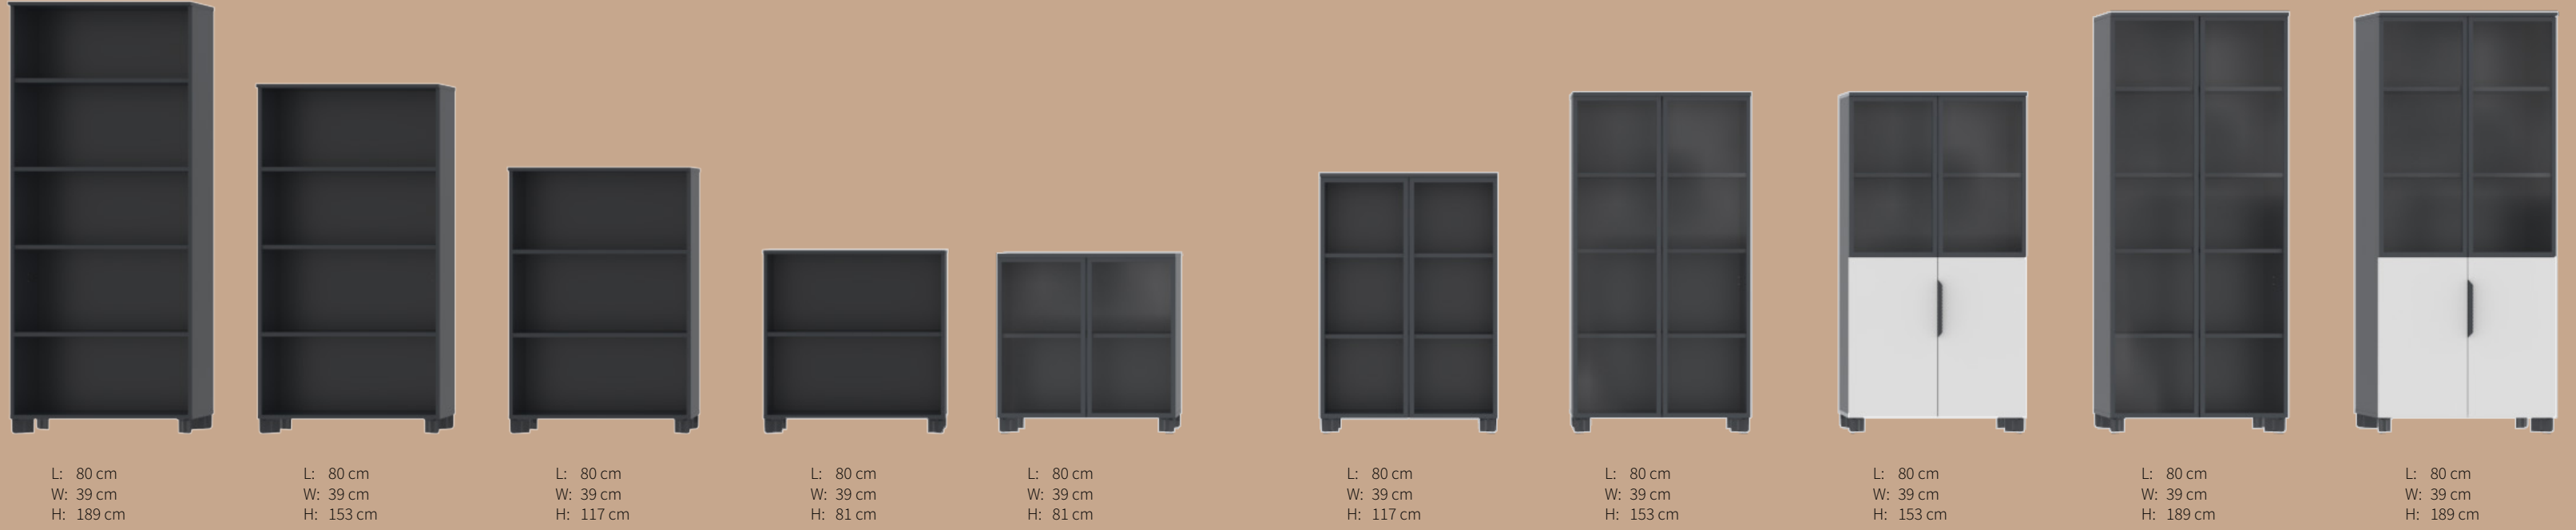

Tidy

Depolama Sistemleri

Tidy Cabinet Systems

Tidy dolaplar, geniş ürün yelpazesıyla farklı depolama çözümlerinin yanısıra mekan içinde alternatif alanlar oluşturmanızı da sağlayarak daha geniş bir çalışma alanı sağlar. Ürün aile çeşitliliği ve estetik tasarımı ile Tidy, birçok ofis çalışma alanlarında depolama sistemi olarak tüm ofis ihtiyaçlarını karşılayabilmektedir. Tidy, tüm ofis çalışma alanlarında ve birçok yönetici ofislerinde ihtiyaçlarınıza efektif bir çözüm sunmaktadır.

Tidy cabinets, with their wide product range, allow you to create alternative areas in the space as well as different storage solutions, allowing you to use a wider work area. With its product family diversity and its aesthetic design that adds to the visuality of your office, Tidy can meet all office needs as a storage system in many office work areas. Tidy offers an effective solution to your storage needs in all office work areas and many executive offices.

Gövde Renkleri
Body Colors

Kapak Renkleri
Doors Colors