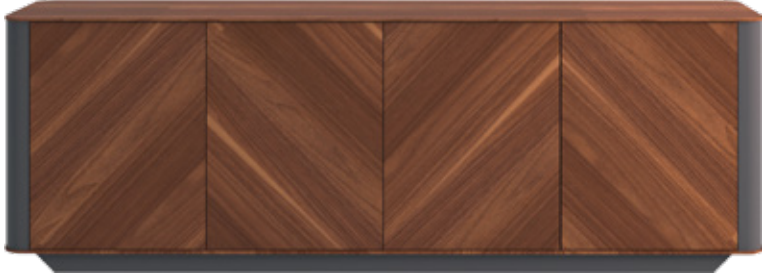

Wise

Wise, formunun sağladığı yönlendirme ile kişisel yönetici takımınızı aynı zamanda toplantılarınızda bir araya gelmek için de kullanabilirsiniz.

With the guidance provided by the Wise form, you can also use your personal executive set to come together in your meetings.

Masa *Desk* 240x132x75 h
Dolap *Cabinet* 220x40x73 h
Etajer *Sidetable* 120x50x65 h

Ahşap Renkler
Wood Colors

Nevada

Beyaz
White

Metal Renkler
Metal Colors

Antrasit
Anthracite