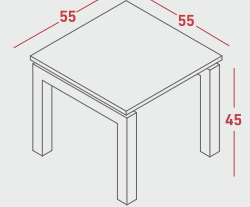

*Galaxy tables designed by considering the needs of managers who work at different levels in the company hierarchy; It helps you reflect your style with its material, width and color variety.*

160x39x81

225x160x74

205x160x74

185x160x74

165x160x74

145x160x74

50x50x44

## MASA

*desk*

225x160x74	185x160x74	145x160x74
205x160x74	165x160x74	