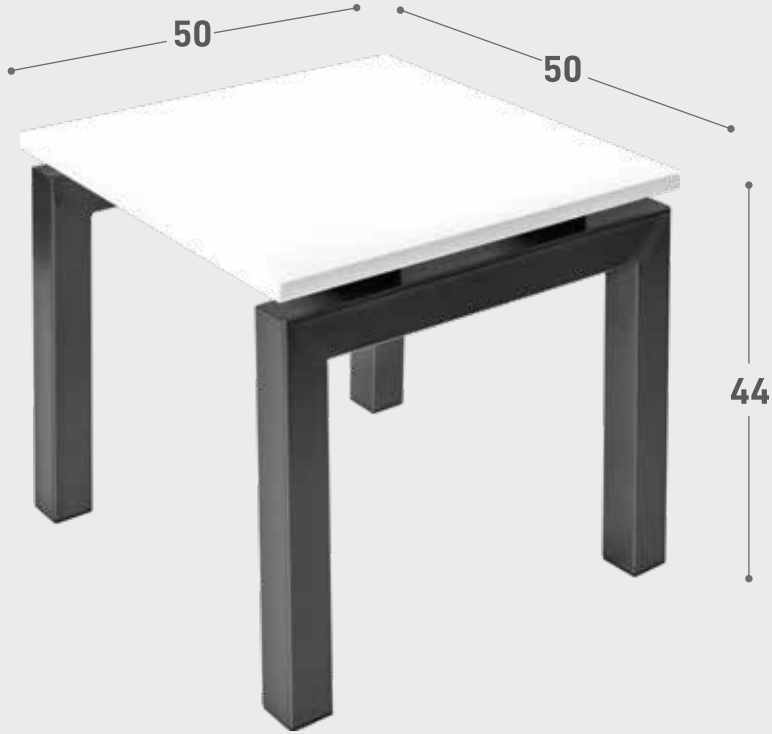

GALAXY

MAKAM TAKIMI

executive set

SEHPA

coffeetable

50x50x44

CAGINOFIS