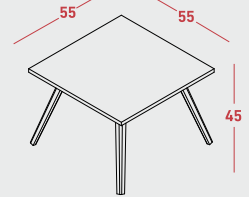

220x160x75
200x160x75
180x160x75
160x160x75

220x39x81
180x39x81

55x55x45

DEEP

MAKAM TAKIMI

executive set

MASA

desk

— deep double —

180x140x75
160x140x75
140x140x75
120x140x75

— deep double maxi —

200x320x75
180x320x75
160x320x75
140x320x75

— deep double medium —

200x240x75
180x240x75
160x240x75
140x240x75

— deep quad —

360x140x75
320x140x75
280x140x75
240x140x75

— deep quad wide —

400x140x75
360x140x75
320x140x75
280x140x75

— deep toplantı masası 1

360x120x75
320x120x75
280x120x75

— deep toplantı masası 2

240x120x75

— deep toplantı masası 3

200x100x75
180x100x75